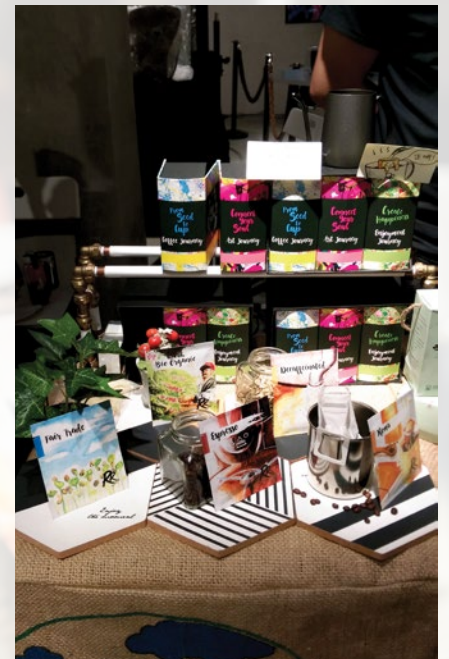

Latte Art Competition Final

was successfully held at The Annex in Central on 4 June 2017. Yet the level of creativity, imagination and skillful pouring techniques of the 8 semi-final latte artists has evolved to even greater extents, **Kolb Coffee** is honoured to be the official sponsor with **Orchestrale** coffee machines and Kolb Royal Dolci coffee beans.

Thanks to everyone who came out, competed, and contributed to the good times and congratulations to the Winners!

RR Coffee Drip Bag Gift Set

was first launched at 'Coffee and The Outdoors' market and well received by coffee and art lovers. It was also featured by Headline Daily, Sing Tao News as well as online social media.